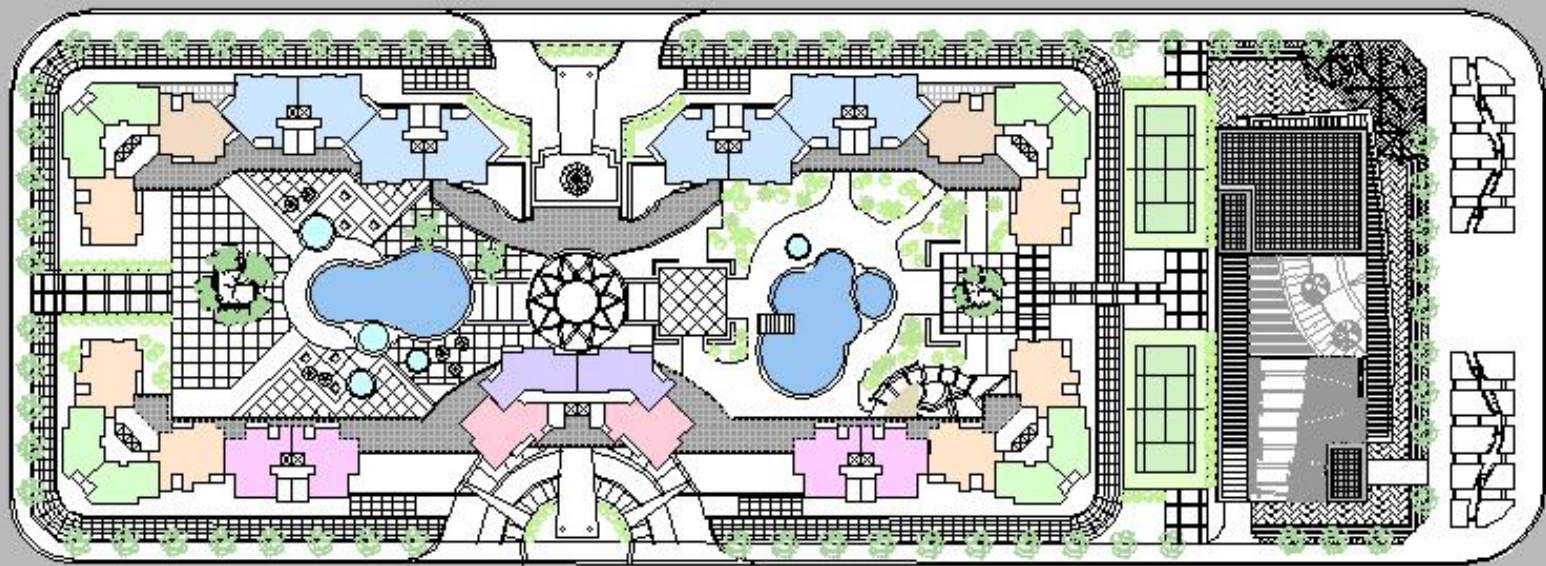

Our architects joined with CDC in:

Residential and Commercial Center in Hadong New Administrative Town Center

- Total area of the site : 46,768 m²
- Building foot print : 15,877 m²
- Density : 33.95 %
- Land use ratio : 4.65
- Number of styory : 3Floors(villa), 32Floors(apartment)
- Grand total floor area : 216,295 m²