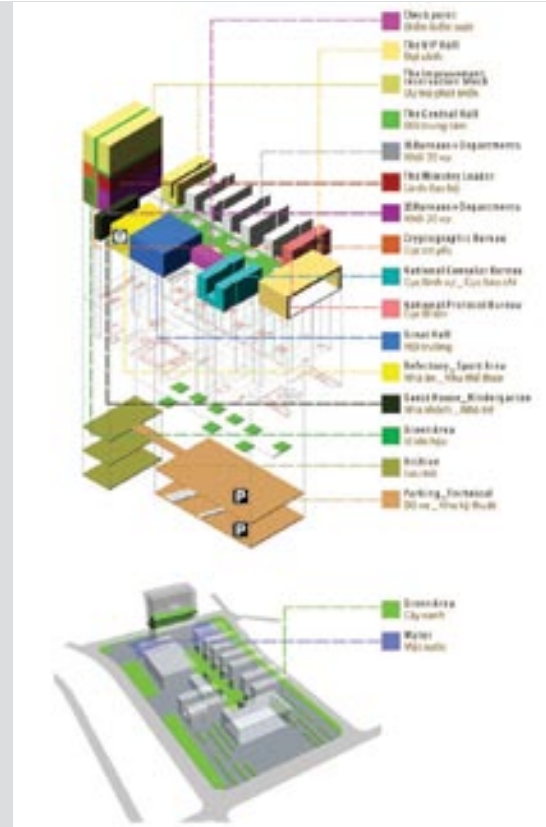

IDEE architects